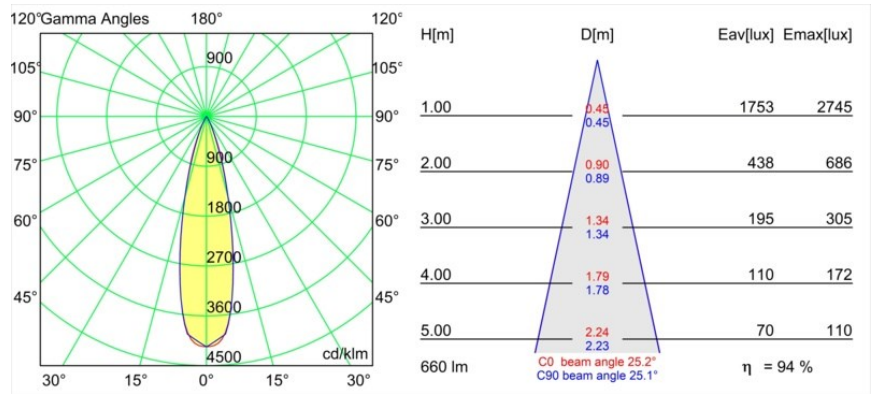

Light distribution & beam diagram