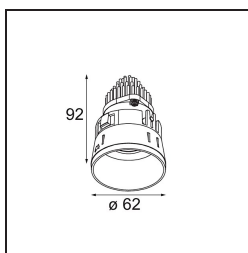

**Specifications**

Material	13511480
Light Source Type	LED
LED Type	BRIDGELUX V8G8
LED technology	LED COB
CRI	Min. 90
Colour Temperature	4000K
Lifetime	L90B10 @50,000 Hours
Lamp Included	Yes
Number of Light Sources	1
CIE flux code	100 100 100 100 94
Binning (SDCM)	2
Light Direction	Down
Optic	Collimator
Measured beam angle (°)	25.4
Input Voltage	Constant Current Driver Required
Electrical Class	III
IP Rating	55
Glow wire rating (°C)	850
Indoor/Outdoor	Indoor
Application	Ceiling, Wall
Mounting	Recessed
Cut-out size (mm)	ø68 for Frame Recessed; ø89 for Frame Recessed TrimLess
Mounting depth (mm)	110.0
Adjustability	Not Applicable
Distance to Lighted Object (m)	0,1
Primary Colour & Primary Finish	Black, Chrome
Gross weight (g)	146.0
Drive current (mA)	350      500
Min. forward voltage (Vf)	13,2      13,7
Max. forward voltage (Vf)	15,0      15,4
Connected load (W)	5,0      7,2
Luminous flux per lamp (lm)	527      706
Efficacy (lm/W)	105      98
Glare rating	8      9

---

Remark	<ul style="list-style-type: none"><li>• Tetrix Recessed Ring or Tube Surface not included</li><li>• This is not a complete product. Tetrix Recessed Ring or Tube Surface required.</li><li>• This is not a complete product. Tetrix Recessed Ring or Tube Surface required.</li></ul>
--------	---