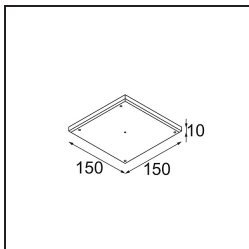

12292630 Gypsum Fibreboard 150x150

■ Choisir un accessoire requis