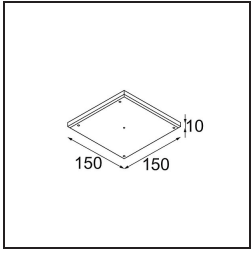

12292630 Gypsum Fibreboard 150x150

Choose a required accessory