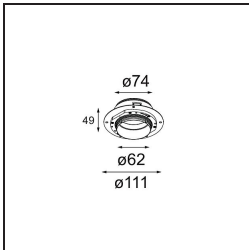

13515630 Concrete Ring 62 Standard Installation Housing