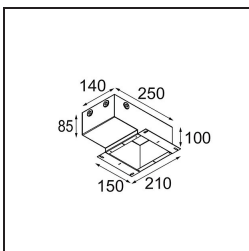

11624030 Installation Housing 140x250x100x210