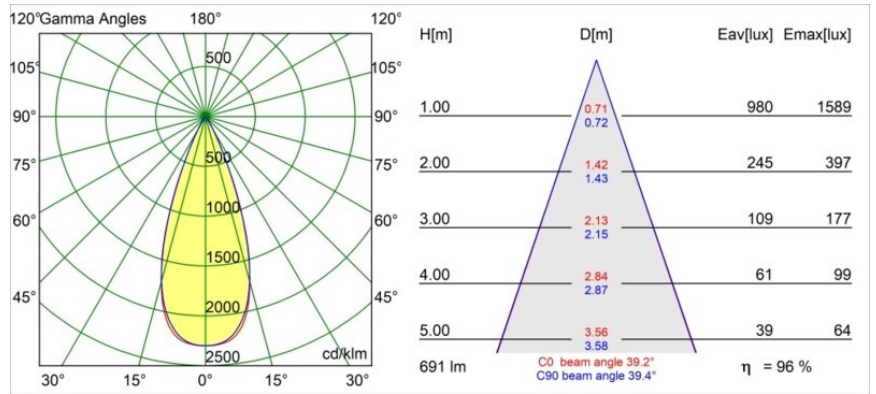

Light distribution & beam diagram