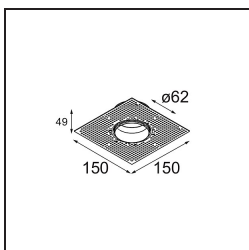

TM30 & CRI Diagrammen

Lichtspreiding & Stralingsdiagram

Diagrammen

Optische Accessoires

13515132 Honeycomb 33 Black Structure

13515038 Snoot 32 White Matt
13515032 Snoot 32 Black Structure

13515232 Light Cone 44 Black Structure
13515238 Light Cone 44 White Matt

Installatie Accessoires

13510083 Ring Recessed 62 1x IP55 Black Matt
13510038 Ring Recessed 62 1x IP55 White Matt

13515430 Ring Recessed Trimless 62 1x

13515530 Concrete Kit 62 150x150 1x

13515630 Concrete Ring 62 Standard Installation Housing