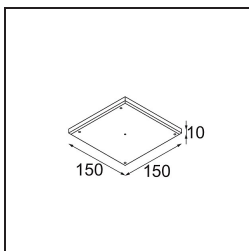

12292630 Gypsum Fibreboard 150x150

■ Kies een vereist accessoire