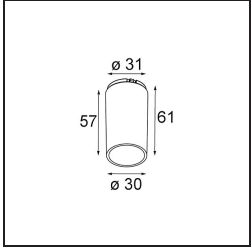

TM30 & CRI diagram

Light distribution & beam diagram

Accesorios Opticos

13515132 Honeycomb 33 Black Structure

13515038 Snoot 32 White Matt
13515032 Snoot 32 Black Structure

13515232 Light Cone 44 Black Structure
13515238 Light Cone 44 White Matt

Accesorios Instalación

13510083 Ring Recessed 62 1x IP55 Black Matt
13510038 Ring Recessed 62 1x IP55 White Matt

13515430 Ring Recessed Trimless 62 1x

13515530 Concrete Kit 62 150x150 1x

13515630 Concrete Ring 62 Standard Installation Housing