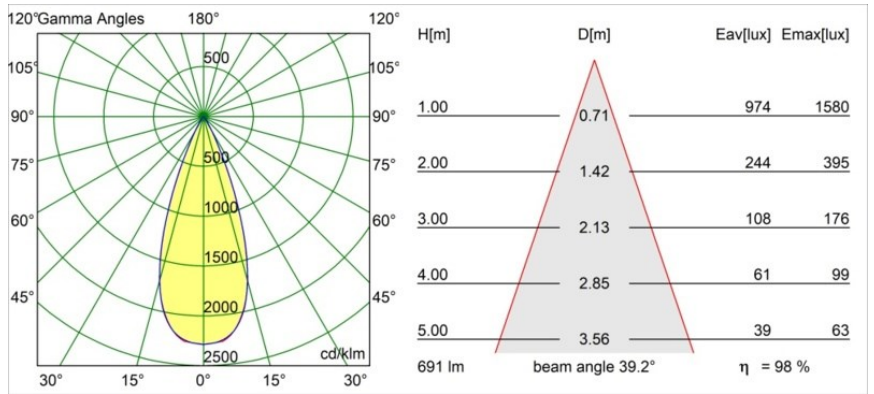

Light distribution & beam diagram