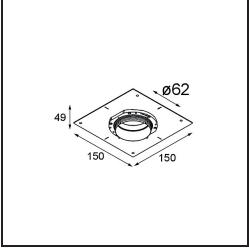

---

**TM30 & CRI diagram**

**Light distribution & beam diagram**

**Accessorio Ottico**

**13515132** Honeycomb 33 Black Structure

**13515038** Snoot 32 White Matt  
**13515032** Snoot 32 Black Structure

**13515232** Light Cone 44 Black Structure  
**13515238** Light Cone 44 White Matt

**Accessori Installazione**

**13510083** Ring Recessed 62 1x IP55 Black Matt  
**13510038** Ring Recessed 62 1x IP55 White Matt

**13515430** Ring Recessed Trimless 62 1x

**13515530** Concrete Kit 62 150x150 1x