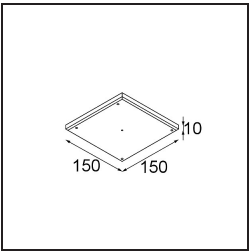

12292630 Gypsum Fibreboard 150x150

Choose a required accessory