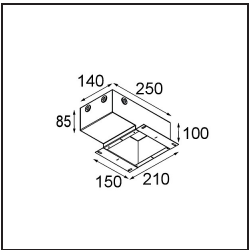

11624030 Installation Housing 140x250x100x210