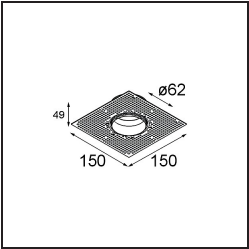

12293230 Plaster Kit Trimless 150x150 - 62 1x