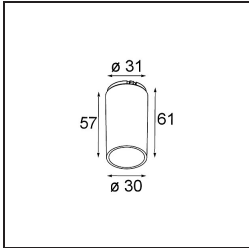

Specifications

Material	13511083
Light Source Type	LED
LED Type	BRIDGELUX V8G8
LED technology	LED COB
CRI	Min. 90
Colour Temperature	2700K
Lifetime	L90B10 @50,000 Hours
Lamp Included	Yes
Number of Light Sources	1
CIE flux code	100 100 100 100 94
Binning (SDCM)	2
Light Direction	Down
Optic	Collimator
Measured beam angle (°)	25.1
Input Voltage	Constant Current Driver Required
Electrical Class	III
IP Rating	55
Glow wire rating (°C)	850
Indoor/Outdoor	Indoor
Application	Ceiling, Wall
Mounting	Recessed
Cut-out size (mm)	ø68 for Frame Recessed; ø89 for Frame Recessed TrimLess
Mounting depth (mm)	110.0
Adjustability	Not Applicable
Distance to Lighted Object (m)	0,1
Primary Colour & Primary Finish	Black, Matt
Gross weight (g)	146.0
Drive current (mA)	350 500
Min. forward voltage (Vf)	13,2 13,7
Max. forward voltage (Vf)	15,0 15,4
Connected load (W)	5,0 7,2
Luminous flux per lamp (lm)	462 621
Efficacy (lm/W)	92 86
Glare rating	5 6

Remark	<ul style="list-style-type: none">• Tetrix Recessed Ring or Tube Surface not included• This is not a complete product. Tetrix Recessed Ring or Tube Surface required.• This is not a complete product. Tetrix Recessed Ring or Tube Surface required.
--------	---

TM30 & CRI diagram

Light distribution & beam diagram

Diagrams

Optical Accessories

13515132 Honeycomb 33 Black Structure

13515038 Snoot 32 White Matt
13515032 Snoot 32 Black Structure

13515232 Light Cone 44 Black Structure
13515238 Light Cone 44 White Matt

Installation Accessories

13510083 Ring Recessed 62 1x IP55 Black Matt
13510038 Ring Recessed 62 1x IP55 White Matt

13515430 Ring Recessed Trimless 62 1x

13515530 Concrete Kit 62 150x150 1x

13515630 Concrete Ring 62 Standard Installation Housing