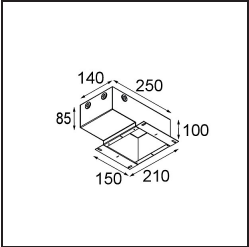

11624030 Installation Housing 140x250x100x210