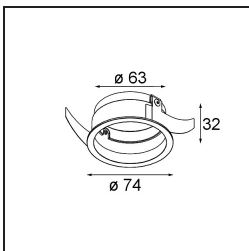

Specifications

Material	13511083
Light Source Type	LED
LED Type	BRIDGELUX V8G8
LED technology	LED COB
CRI	Min. 90
Colour Temperature	2700K
Lifetime	L90B10 @50,000 Hours
Lamp Included	Yes
Number of Light Sources	1
CIE flux code	100 100 100 100 94
Binning (SDCM)	2
Light Direction	Down
Optic	Collimator
Measured beam angle (°)	25.1
Input Voltage	Constant Current Driver Required
Electrical Class	III
IP Rating	55
Glow wire rating (°C)	850
Indoor/Outdoor	Indoor
Application	Ceiling, Wall
Mounting	Recessed
Cut-out size (mm)	ø68 for Frame Recessed; ø89 for Frame Recessed TrimLess
Mounting depth (mm)	110.0
Adjustability	Not Applicable
Distance to Lighted Object (m)	0,1
Primary Colour & Primary Finish	Black, Matt
Gross weight (g)	146.0
Drive current (mA)	350 500
Min. forward voltage (Vf)	13,2 13,7
Max. forward voltage (Vf)	15,0 15,4
Connected load (W)	5,0 7,2
Luminous flux per lamp (lm)	462 621
Efficacy (lm/W)	92 86
Glare rating	5 6

Remark	<ul style="list-style-type: none">• Tetrix Recessed Ring or Tube Surface not included• This is not a complete product. Tetrix Recessed Ring or Tube Surface required.• This is not a complete product. Tetrix Recessed Ring or Tube Surface required.
--------	---

TM30 & CRI diagram

Light distribution & beam diagram

Diagrams

Optical Accessories

13515132 Honeycomb 33 Black Structure

13515038 Snoot 32 White Matt
13515032 Snoot 32 Black Structure

13515232 Light Cone 44 Black Structure
13515238 Light Cone 44 White Matt

Installation Accessories

13510083 Ring Recessed 62 1x IP55 Black Matt
13510038 Ring Recessed 62 1x IP55 White Matt

13515430 Ring Recessed Trimless 62 1x

13515530 Concrete Kit 62 150x150 1x

13515630 Concrete Ring 62 Standard Installation Housing