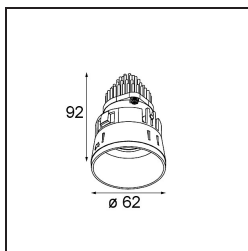

Date
Customer
Project
Type

Tetrix Straight Recessed 62 1x IP55 LED 2700K Medium DE Black Matt

Playing with pieces, fitting them together in all kinds of intricate ways. Tetrix invites you to give it your personal touch with design options and accessories. It's versatile, fits everywhere, and is a breeze to install.

Specifications

Material	13511083
Light Source Type	LED
LED Type	BRIDGELUX V8G8
LED technology	LED COB
CRI	Min. 90
Colour Temperature	2700K
Lifetime	L90B10 @50,000 Hours
Lamp Included	Yes
Number of Light Sources	1
CIE flux code	100 100 100 100 94
Binning (SDCM)	2
Light Direction	Down
Optic	Collimator
Measured beam angle (°)	25.1
Input Voltage	Constant Current Driver Required
Electrical Class	III
IP Rating	55
Glow wire rating (°C)	850
Indoor/Outdoor	Indoor
Application	Ceiling, Wall
Mounting	Recessed
Cut-out size (mm)	ø68 for Frame Recessed; ø89 for Frame Recessed TrimLess
Mounting depth (mm)	110.0
Adjustability	Not Applicable
Distance to Lighted Object (m)	0,1
Primary Colour & Primary Finish	Black, Matt
Gross weight (g)	146.0
Drive current (mA)	350 500
Min. forward voltage (Vf)	13,2 13,7
Max. forward voltage (Vf)	15,0 15,4
Connected load (W)	5,0 7,2
Luminous flux per lamp (lm)	462 621
Efficacy (lm/W)	92 86
Glare rating	5 6

Remark	<ul style="list-style-type: none">• Tetrix Recessed Ring or Tube Surface not included• This is not a complete product. Tetrix Recessed Ring or Tube Surface required.• This is not a complete product. Tetrix Recessed Ring or Tube Surface required.
--------	---