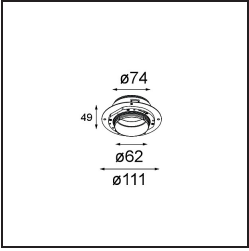

Specifications

Material	13511083
Light Source Type	LED
LED Type	BRIDGELUX V8G8
LED technology	LED COB
CRI	Min. 90
Colour Temperature	2700K
Lifetime	L90B10 @50,000 Hours
Lamp Included	Yes
Number of Light Sources	1
CIE flux code	100 100 100 100 94
Binning (SDCM)	2
Light Direction	Down
Optic	Collimator
Measured beam angle (°)	25.1
Input Voltage	Constant Current Driver Required
Electrical Class	III
IP Rating	55
Glow wire rating (°C)	850
Indoor/Outdoor	Indoor
Application	Ceiling, Wall
Mounting	Recessed
Cut-out size (mm)	ø68 for Frame Recessed; ø89 for Frame Recessed TrimLess
Mounting depth (mm)	110.0
Adjustability	Not Applicable
Distance to Lighted Object (m)	0,1
Primary Colour & Primary Finish	Black, Matt
Gross weight (g)	146.0
Drive current (mA)	350 500
Min. forward voltage (Vf)	13,2 13,7
Max. forward voltage (Vf)	15,0 15,4
Connected load (W)	5,0 7,2
Luminous flux per lamp (lm)	462 621
Efficacy (lm/W)	92 86
Glare rating	5 6

TM30 & CRI diagram

Light distribution & beam diagram

Diagrams

Optical Accessories

13515132 Honeycomb 33 Black Structure

13515038 Snoot 32 White Matt
13515032 Snoot 32 Black Structure

13515232 Light Cone 44 Black Structure
13515238 Light Cone 44 White Matt

Installation Accessories

13510083 Ring Recessed 62 1x IP55 Black Matt
13510038 Ring Recessed 62 1x IP55 White Matt

13515430 Ring Recessed Trimless 62 1x

13515530 Concrete Kit 62 150x150 1x

13515630 Concrete Ring 62 Standard Installation Housing