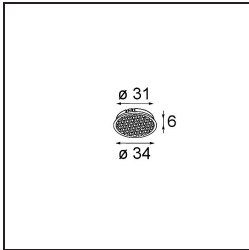

Specifications

Material	13511083
Light Source Type	LED
LED Type	BRIDGELUX V8G8
LED technology	LED COB
CRI	Min. 90
Colour Temperature	2700K
Lifetime	L90B10 @50,000 Hours
Lamp Included	Yes
Number of Light Sources	1
CIE flux code	100 100 100 100 94
Binning (SDCM)	2
Light Direction	Down
Optic	Collimator
Measured beam angle (°)	25.1
Input Voltage	Constant Current Driver Required
Electrical Class	III
IP Rating	55
Glow wire rating (°C)	850
Indoor/Outdoor	Indoor
Application	Ceiling, Wall
Mounting	Recessed
Cut-out size (mm)	ø68 for Frame Recessed; ø89 for Frame Recessed TrimLess
Mounting depth (mm)	110.0
Adjustability	Not Applicable
Distance to Lighted Object (m)	0,1
Primary Colour & Primary Finish	Black, Matt
Gross weight (g)	146.0
Drive current (mA)	350 500
Min. forward voltage (Vf)	13,2 13,7
Max. forward voltage (Vf)	15,0 15,4
Connected load (W)	5,0 7,2
Luminous flux per lamp (lm)	462 621
Efficacy (lm/W)	92 86
Glare rating	5 6

Remark	<ul style="list-style-type: none">• Tetrix Recessed Ring or Tube Surface not included• This is not a complete product. Tetrix Recessed Ring or Tube Surface required.• This is not a complete product. Tetrix Recessed Ring or Tube Surface required.
--------	---

TM30 & CRI diagram

Light distribution & beam diagram

Diagrams

Optical Accessories

13515132 Honeycomb 33 Black Structure

13515038 Snoot 32 White Matt
13515032 Snoot 32 Black Structure

13515232 Light Cone 44 Black Structure
13515238 Light Cone 44 White Matt