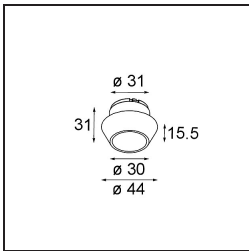

Specifications

Material	13511083
Light Source Type	LED
LED Type	BRIDGELUX V8G8
LED technology	LED COB
CRI	Min. 90
Colour Temperature	2700K
Lifetime	L90B10 @50,000 Hours
Lamp Included	Yes
Number of Light Sources	1
CIE flux code	100 100 100 100 94
Binning (SDCM)	2
Light Direction	Down
Optic	Collimator
Measured beam angle (°)	25.1
Input Voltage	Constant Current Driver Required
Electrical Class	III
IP Rating	55
Glow wire rating (°C)	850
Indoor/Outdoor	Indoor
Application	Ceiling, Wall
Mounting	Recessed
Cut-out size (mm)	ø68 for Frame Recessed; ø89 for Frame Recessed TrimLess
Mounting depth (mm)	110.0
Adjustability	Not Applicable
Distance to Lighted Object (m)	0,1
Primary Colour & Primary Finish	Black, Matt
Gross weight (g)	146.0
Drive current (mA)	350 500
Min. forward voltage (Vf)	13,2 13,7
Max. forward voltage (Vf)	15,0 15,4
Connected load (W)	5,0 7,2
Luminous flux per lamp (lm)	462 621
Efficacy (lm/W)	92 86
Glare rating	5 6

Remark	<ul style="list-style-type: none">• Tetrix Recessed Ring or Tube Surface not included• This is not a complete product. Tetrix Recessed Ring or Tube Surface required.• This is not a complete product. Tetrix Recessed Ring or Tube Surface required.
--------	---

TM30 & CRI diagram

Light distribution & beam diagram

Diagrams

Optical Accessories

13515132 Honeycomb 33 Black Structure

13515038 Snoot 32 White Matt
13515032 Snoot 32 Black Structure

13515232 Light Cone 44 Black Structure
13515238 Light Cone 44 White Matt