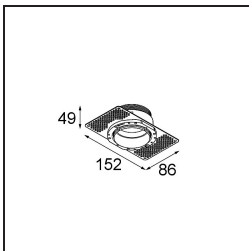

Specifications

Material	13511083
Light Source Type	LED
LED Type	BRIDGELUX V8G8
LED technology	LED COB
CRI	Min. 90
Colour Temperature	2700K
Lifetime	L90B10 @50,000 Hours
Lamp Included	Yes
Number of Light Sources	1
CIE flux code	100 100 100 100 94
Binning (SDCM)	2
Light Direction	Down
Optic	Collimator
Measured beam angle (°)	25.1
Input Voltage	Constant Current Driver Required
Electrical Class	III
IP Rating	55
Glow wire rating (°C)	850
Indoor/Outdoor	Indoor
Application	Ceiling, Wall
Mounting	Recessed
Cut-out size (mm)	ø68 for Frame Recessed; ø89 for Frame Recessed TrimLess
Mounting depth (mm)	110.0
Adjustability	Not Applicable
Distance to Lighted Object (m)	0,1
Primary Colour & Primary Finish	Black, Matt
Gross weight (g)	146.0
Drive current (mA)	350 500
Min. forward voltage (Vf)	13,2 13,7
Max. forward voltage (Vf)	15,0 15,4
Connected load (W)	5,0 7,2
Luminous flux per lamp (lm)	462 621
Efficacy (lm/W)	92 86
Glare rating	5 6

Remark	<ul style="list-style-type: none">• Tetrix Recessed Ring or Tube Surface not included• This is not a complete product. Tetrix Recessed Ring or Tube Surface required.• This is not a complete product. Tetrix Recessed Ring or Tube Surface required.
--------	---

TM30 & CRI diagram

Light distribution & beam diagram

Diagrams

Optical Accessories

13515132 Honeycomb 33 Black Structure

13515038 Snoot 32 White Matt
13515032 Snoot 32 Black Structure

13515232 Light Cone 44 Black Structure
13515238 Light Cone 44 White Matt

Installation Accessories

13510083 Ring Recessed 62 1x IP55 Black Matt
13510038 Ring Recessed 62 1x IP55 White Matt

13515430 Ring Recessed Trimless 62 1x

13515530 Concrete Kit 62 150x150 1x

13515630 Concrete Ring 62 Standard Installation Housing