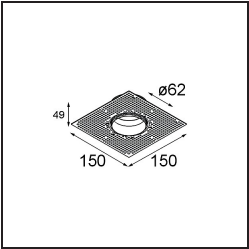

TM30 & CRI diagram

Light distribution & beam diagram

Diagrams

Optical Accessories

13515132 Honeycomb 33 Black Structure

13515038 Snoot 32 White Matt
13515032 Snoot 32 Black Structure

13515232 Light Cone 44 Black Structure
13515238 Light Cone 44 White Matt

Installation Accessories

13510083 Ring Recessed 62 1x IP55 Black Matt
13510038 Ring Recessed 62 1x IP55 White Matt

13515430 Ring Recessed Trimless 62 1x

13515530 Concrete Kit 62 150x150 1x

13515630 Concrete Ring 62 Standard Installation Housing