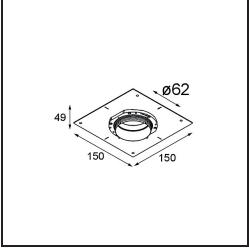

Specifications

Material	13511083
Light Source Type	LED
LED Type	BRIDGELUX V8G8
LED technology	LED COB
CRI	Min. 90
Colour Temperature	2700K
Lifetime	L90B10 @50,000 Hours
Lamp Included	Yes
Number of Light Sources	1
CIE flux code	100 100 100 100 94
Binning (SDCM)	2
Light Direction	Down
Optic	Collimator
Measured beam angle (°)	25.1
Input Voltage	Constant Current Driver Required
Electrical Class	III
IP Rating	55
Glow wire rating (°C)	850
Indoor/Outdoor	Indoor
Application	Ceiling, Wall
Mounting	Recessed
Cut-out size (mm)	ø68 for Frame Recessed; ø89 for Frame Recessed TrimLess
Mounting depth (mm)	110.0
Adjustability	Not Applicable
Distance to Lighted Object (m)	0,1
Primary Colour & Primary Finish	Black, Matt
Gross weight (g)	146.0
Drive current (mA)	350 500
Min. forward voltage (Vf)	13,2 13,7
Max. forward voltage (Vf)	15,0 15,4
Connected load (W)	5,0 7,2
Luminous flux per lamp (lm)	462 621
Efficacy (lm/W)	92 86
Glare rating	5 6

Remark	<ul style="list-style-type: none">• Tetrix Recessed Ring or Tube Surface not included• This is not a complete product. Tetrix Recessed Ring or Tube Surface required.• This is not a complete product. Tetrix Recessed Ring or Tube Surface required.
--------	---

TM30 & CRI diagram

Light distribution & beam diagram

Diagrams

Optical Accessories

13515132 Honeycomb 33 Black Structure

13515038 Snoot 32 White Matt
13515032 Snoot 32 Black Structure

13515232 Light Cone 44 Black Structure
13515238 Light Cone 44 White Matt

Installation Accessories

13510083 Ring Recessed 62 1x IP55 Black Matt
13510038 Ring Recessed 62 1x IP55 White Matt

13515430 Ring Recessed Trimless 62 1x

13515530 Concrete Kit 62 150x150 1x

13515630 Concrete Ring 62 Standard Installation Housing