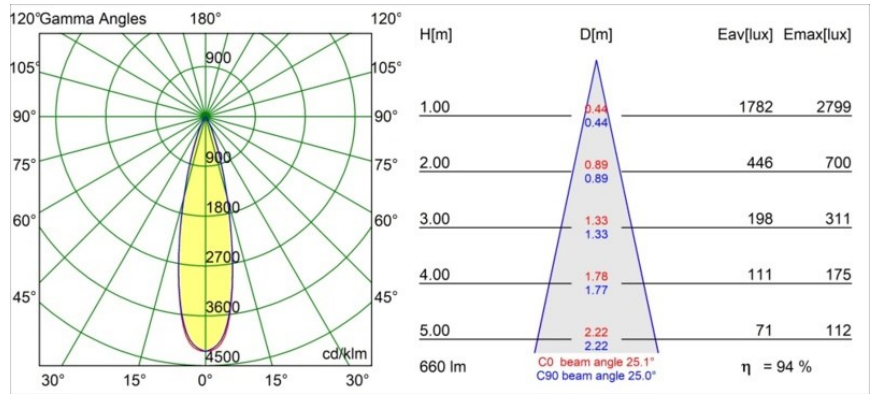

Light distribution & beam diagram