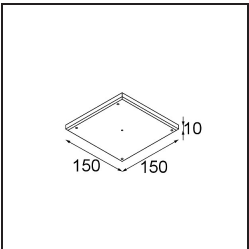

12292630 Gypsum Fibreboard 150x150

Choose a required accessory