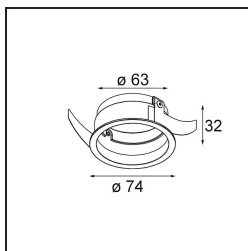

Date _____
Customer _____
Project _____
Type _____

Ring Recessed 62 1x IP55 Black Matt

Specifications

Material	13510083
Lamp Included	No
Number of Light Sources	1
IP Rating	55
Glow wire rating (°C)	960
Indoor/Outdoor	Indoor
Application	Ceiling, Wall
Mounting	Recessed
Cut-out size (mm)	ø68
Mounting depth (mm)	110.0
Adjustability	Not Applicable
Primary Colour & Primary Finish	Black, Matt
Smart Lighting	Hue
Gross weight (g)	70.0