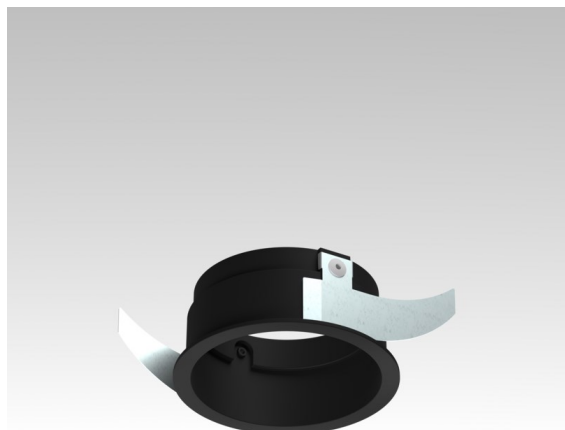

Date _____
Customer _____
Project _____
Type _____

Ring Recessed 62 1x IP55 Black Matt

Specifications

Material	13510083
Lamp Included	No
Number of Light Sources	1
IP Rating	55
Glow wire rating (°C)	960
Indoor/Outdoor	Indoor
Application	Ceiling, Wall
Mounting	Recessed
Cut-out size (mm)	ø68
Mounting depth (mm)	110.0
Adjustability	Not Applicable
Primary Colour & Primary Finish	Black, Matt
Smart Lighting	Hue
Gross weight (g)	70.0