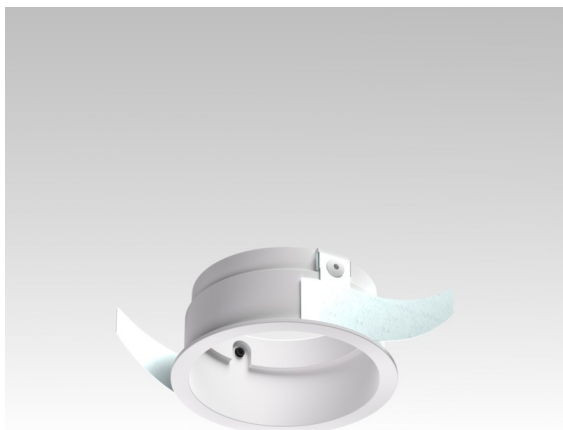

Date _____
Customer _____
Project _____
Type _____

Ring Recessed 62 1x IP55 White Matt

Specifications

Material	13510038
Lamp Included	No
Number of Light Sources	1
IP Rating	55
Glow wire rating (°C)	960
Indoor/Outdoor	Indoor
Application	Ceiling, Wall
Mounting	Recessed
Cut-out size (mm)	ø68
Mounting depth (mm)	110.0
Adjustability	Not Applicable
Primary Colour & Primary Finish	White, Matt
Smart Lighting	Hue
Gross weight (g)	70.0