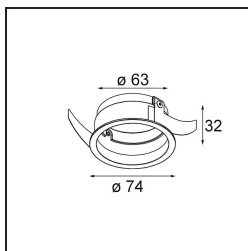

Date _____
Customer _____
Project _____
Type _____

Ring Recessed 62 1x IP55 White Matt

Specifications

Material	13510038
Lamp Included	No
Number of Light Sources	1
IP Rating	55
Glow wire rating (°C)	960
Indoor/Outdoor	Indoor
Application	Ceiling, Wall
Mounting	Recessed
Cut-out size (mm)	ø68
Mounting depth (mm)	110.0
Adjustability	Not Applicable
Primary Colour & Primary Finish	White, Matt
Smart Lighting	Hue
Gross weight (g)	70.0