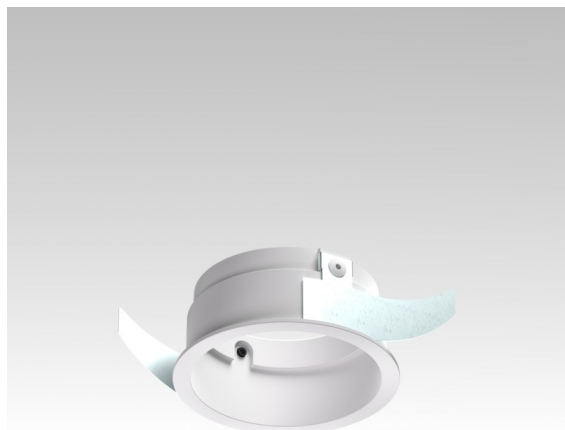

Date _____
Customer _____
Project _____
Type _____

Ring Recessed 62 1x IP55 White Matt

Specifications

Material	13510038
Lamp Included	No
Number of Light Sources	1
IP Rating	55
Glow wire rating (°C)	960
Indoor/Outdoor	Indoor
Application	Ceiling, Wall
Mounting	Recessed
Cut-out size (mm)	ø68
Mounting depth (mm)	110.0
Adjustability	Not Applicable
Primary Colour & Primary Finish	White, Matt
Smart Lighting	Hue
Gross weight (g)	70.0