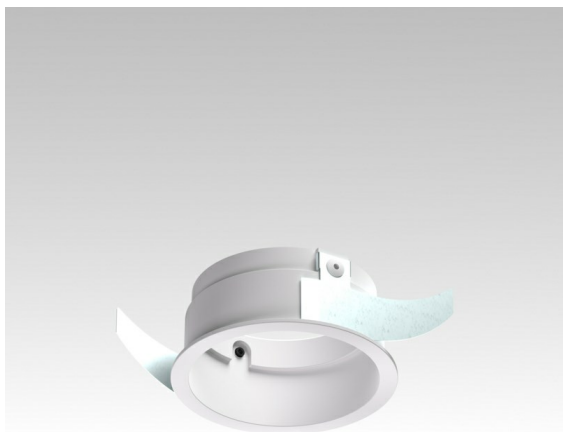

Date _____
Customer _____
Project _____
Type _____

Ring Recessed 62 1x IP55 White Matt

Specifications

Material	13510038
Lamp Included	No
Number of Light Sources	1
IP Rating	55
Glow wire rating (°C)	960
Indoor/Outdoor	Indoor
Application	Ceiling, Wall
Mounting	Recessed
Cut-out size (mm)	ø68
Mounting depth (mm)	110.0
Adjustability	Not Applicable
Primary Colour & Primary Finish	White, Matt
Smart Lighting	Hue
Gross weight (g)	70.0