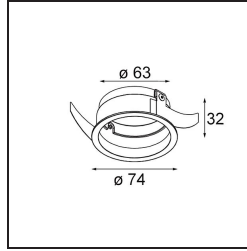

Date _____
Customer _____
Project _____
Type _____

Ring Recessed 62 1x IP55 White Matt

Specifications

Material	13510038
Lamp Included	No
Number of Light Sources	1
IP Rating	55
Glow wire rating (°C)	960
Indoor/Outdoor	Indoor
Application	Ceiling, Wall
Mounting	Recessed
Cut-out size (mm)	ø68
Mounting depth (mm)	110.0
Adjustability	Not Applicable
Primary Colour & Primary Finish	White, Matt
Smart Lighting	Hue
Gross weight (g)	70.0