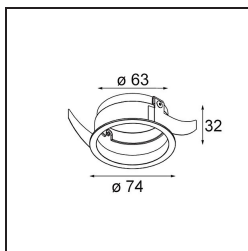

Date _____
Customer _____
Project _____
Type _____

Ring Recessed 62 1x IP55 White Matt

Specifications

Material	13510038
Lamp Included	No
Number of Light Sources	1
IP Rating	55
Glow wire rating (°C)	960
Indoor/Outdoor	Indoor
Application	Ceiling, Wall
Mounting	Recessed
Cut-out size (mm)	ø68
Mounting depth (mm)	110.0
Adjustability	Not Applicable
Primary Colour & Primary Finish	White, Matt
Smart Lighting	Hue
Gross weight (g)	70.0