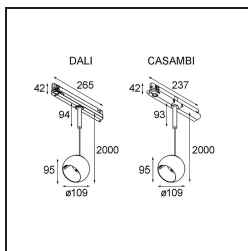

| |
|----------|
| Date |
| Customer |
| Project |
| Type |

Marbul Track 230V Suspended Adjustable 109 1x LED 1800-3000K WD Casambi DI Black Structure

Specifications

| | |
|---------------------------------|-----------------------|
| Material | 13502832 |
| Light Source Type | LED |
| LED Type | BRIDGELUX WARMDIM 12W |
| LED technology | LED COB |
| CRI | Min. 95 |
| Colour Temperature | 1800-3000K (Warm Dim) |
| Lifetime | L80B10 @50,000 Hours |
| Lamp Included | Yes |
| Number of Light Sources | 1 |
| CIE flux code | 100 100 100 100 94 |
| Binning (SDCM) | 3 |
| Light Direction | Down |
| Input Voltage | 230V |
| Luminaire power (W) | 14.5 |
| Electrical Class | I |
| IP Rating | 20 |
| Glow wire rating (°C) | 960 |
| Dimming Protocol | Casambi |
| Indoor/Outdoor | Indoor |
| Application | Ceiling |
| Mounting | Suspended |
| Adjustability | H 360° V 45° |
| Distance to Lighted Object (m) | 0,1 |
| Primary Colour & Primary Finish | Black, Structure |
| Smart Lighting | Casambi |
| Gross weight (g) | 1269.0 |
| Drive current (mA) | 350 |
| Luminous flux per lamp (lm) | 955 |
| Efficacy (lm/W) | 65 |
| Glare rating | 14 |