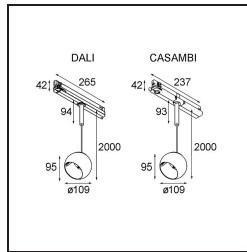

Date
Customer
Project
Type

*Marbul Track 230V Suspended Adjustable 109 1x LED 2700K Casambi DI Black Structure*

Marbul is a timeless, spherical accent luminaire. Its pure geometrical shape makes it easily fit in every interior. Why designers love it so? The attention to detail and the simplicity of the shape present a minimalistic, elegant and versatile design for those looking to experiment with organic lighting.

### Specifications

Material	13502732
Light Source Type	LED
LED Type	CREE 1507
LED technology	LED COB
CRI	Min. 90
Colour Temperature	2700K
Lifetime	L80B20 @50,000 Hours
Lamp Included	Yes
Number of Light Sources	1
CIE flux code	100 100 100 100 88
Binning (SDCM)	2
Light Direction	Down
Input Voltage	230V
Luminaire power (W)	8.5
Electrical Class	I
IP Rating	20
Glow wire rating (°C)	960
Dimming Protocol	Casambi
Indoor/Outdoor	Indoor
Application	Ceiling
Mounting	Suspended
Adjustability	H 360° V 45°
Distance to Lighted Object (m)	0,1
Primary Colour & Primary Finish	Black, Structure
Smart Lighting	Casambi
Gross weight (g)	1269.0
Luminous flux per lamp (lm)	634
Efficacy (lm/W)	74
Glare rating	14
Remark	<ul style="list-style-type: none"> <li>• This is not a complete product. Discover the required accessories below.</li> <li>• Magnetic reflector not included</li> <li>• This is not a complete product. Magnetic reflector and track 230V system required.</li> <li>• This is not a complete product. Magnetic reflector and track 230V system required.</li> </ul>