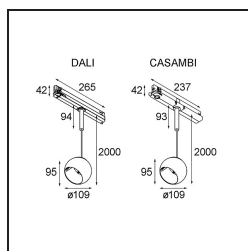

Date
Customer
Project
Type

Marbul Track 230V Suspended Adjustable 109 1x LED 2700K Casambi DI White Structure

Marbul is a timeless, spherical accent luminaire. Its pure geometrical shape makes it easily fit in every interior. Why designers love it so? The attention to detail and the simplicity of the shape present a minimalistic, elegant and versatile design for those looking to experiment with organic lighting.

Specifications

Material	13502709
Light Source Type	LED
LED Type	CREE 1507
LED technology	LED COB
CRI	Min. 90
Colour Temperature	2700K
Lifetime	L80B20 @50,000 Hours
Lamp Included	Yes
Number of Light Sources	1
CIE flux code	100 100 100 100 88
Binning (SDCM)	2
Light Direction	Down
Input Voltage	230V
Luminaire power (W)	8.5
Electrical Class	I
IP Rating	20
Glow wire rating (°C)	960
Dimming Protocol	Casambi
Indoor/Outdoor	Indoor
Application	Ceiling
Mounting	Suspended
Adjustability	H 360° V 45°
Distance to Lighted Object (m)	0,1
Primary Colour & Primary Finish	White, Structure
Smart Lighting	Casambi
Gross weight (g)	1269.0
Luminous flux per lamp (lm)	634
Efficacy (lm/W)	74
Glare rating	14
Remark	<ul style="list-style-type: none"> • This is not a complete product. Discover the required accessories below. • Magnetic reflector not included • This is not a complete product. Magnetic reflector and track 230V system required. • This is not a complete product. Magnetic reflector and track 230V system required.