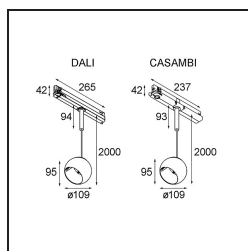

Date
Customer
Project
Type

*Marbul Track 230V Suspended Adjustable 109 1x LED 3000K Casambi DI White Structure*

Marbul is a timeless, spherical accent luminaire. Its pure geometrical shape makes it easily fit in every interior. Why designers love it so? The attention to detail and the simplicity of the shape present a minimalistic, elegant and versatile design for those looking to experiment with organic lighting.

### Specifications

Material	13502609
Light Source Type	LED
LED Type	CREE 1507
LED technology	LED COB
CRI	Min. 90
Colour Temperature	3000K
Lifetime	L80B20 @50,000 Hours
Lamp Included	Yes
Number of Light Sources	1
CIE flux code	100 100 100 100 88
Binning (SDCM)	2
Light Direction	Down
Input Voltage	230V
Luminaire power (W)	8.5
Electrical Class	I
IP Rating	20
Glow wire rating (°C)	960
Dimming Protocol	Casambi
Indoor/Outdoor	Indoor
Application	Ceiling
Mounting	Suspended
Adjustability	H 360° V 45°
Distance to Lighted Object (m)	0,1
Primary Colour & Primary Finish	White, Structure
Smart Lighting	Casambi
Gross weight (g)	1269.0
Luminous flux per lamp (lm)	718
Efficacy (lm/W)	84
Glare rating	15
Remark	<ul style="list-style-type: none"> <li>• This is not a complete product. Discover the required accessories below.</li> <li>• Magnetic reflector not included</li> <li>• This is not a complete product. Magnetic reflector and track 230V system required.</li> <li>• This is not a complete product. Magnetic reflector and track 230V system required.</li> </ul>