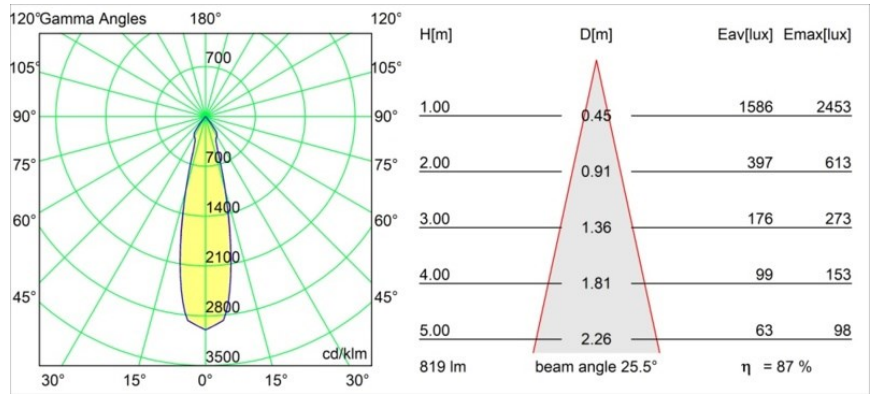

### Specifications

Material	13502609
Light Source Type	LED
LED Type	CREE 1507
LED technology	LED COB
CRI	Min. 90
Colour Temperature	3000K
Lifetime	L80B20 @50,000 Hours
Lamp Included	Yes
Number of Light Sources	1
CIE flux code	100 100 100 100 88
Binning (SDCM)	2
Light Direction	Down
Input Voltage	230V
Luminaire power (W)	8.5
Electrical Class	I
IP Rating	20
Glow wire rating (°C)	960
Dimming Protocol	Casambi
Indoor/Outdoor	Indoor
Application	Ceiling
Mounting	Suspended
Adjustability	H 360° V 45°
Distance to Lighted Object (m)	0,1
Primary Colour & Primary Finish	White, Structure
Smart Lighting	Casambi
Gross weight (g)	1269.0
Luminous flux per lamp (lm)	718
Efficacy (lm/W)	84
Glare rating	15
Remark	<ul style="list-style-type: none"> <li>• This is not a complete product. Discover the required accessories below.</li> <li>• Magnetic reflector not included</li> <li>• This is not a complete product. Magnetic reflector and track 230V system required.</li> <li>• This is not a complete product. Magnetic reflector and track 230V system required.</li> </ul>

**TM30 & CRI diagram**

**Light distribution & beam diagram**