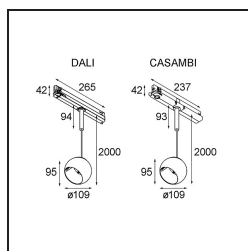

Date
Customer
Project
Type

Marbul Track 230V Suspended Adjustable 109 1x LED 2700K DALI DI Black Structure

Marbul is a timeless, spherical accent luminaire. Its pure geometrical shape makes it easily fit in every interior. Why designers love it so? The attention to detail and the simplicity of the shape present a minimalistic, elegant and versatile design for those looking to experiment with organic lighting.

Specifications

Material	13502132
Light Source Type	LED
LED Type	CREE 1507
LED technology	LED COB
CRI	Min. 90
Colour Temperature	2700K
Lifetime	L80B20 @50,000 Hours
Lamp Included	Yes
Number of Light Sources	1
CIE flux code	100 100 100 100 88
Binning (SDCM)	2
Light Direction	Down
Input Voltage	230V
Luminaire power (W)	8.5
Electrical Class	I
IP Rating	20
Glow wire rating (°C)	960
Dimming Protocol	DALI
DALI Standard	DALI-2
Indoor/Outdoor	Indoor
Application	Ceiling
Mounting	Suspended
Adjustability	H 360° V 45°
Distance to Lighted Object (m)	0,1
Primary Colour & Primary Finish	Black, Structure
Gross weight (g)	1366.0
Luminous flux per lamp (lm)	634
Efficacy (lm/W)	74
Glare rating	14
Remark	<ul style="list-style-type: none"> • This is not a complete product. Discover the required accessories below. • Magnetic reflector not included • This is not a complete product. Magnetic reflector and track 230V system required. • This is not a complete product. Magnetic reflector and track 230V system required.

TM30 & CRI diagram

Light distribution & beam diagram

Diagrams

Optical Accessories

- **10216830** Reflector 82 Super Spot Aluminium Anodised
- **10216930** Reflector 82 Super Spot Champagne Anodised
- **10217030** Reflector 82 Super Spot Gold Anodised
- **10217130** Reflector 82 Medium Aluminium Anodised
- **10217230** Reflector 82 Medium Champagne Anodised
- **10217330** Reflector 82 Medium Gold Anodised
- **10217430** Reflector 82 Flood Aluminium Anodised
- **10217530** Reflector 82 Flood Champagne Anodised
- **10217630** Reflector 82 Flood Gold Anodised