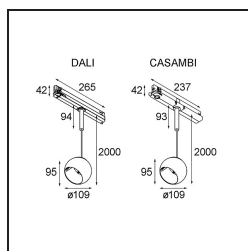

Date
Customer
Project
Type

Marbul Track 230V Suspended Adjustable 109 1x LED 3000K DALI DI Black Structure

Marbul is a timeless, spherical accent luminaire. Its pure geometrical shape makes it easily fit in every interior. Why designers love it so? The attention to detail and the simplicity of the shape present a minimalistic, elegant and versatile design for those looking to experiment with organic lighting.

Specifications

Material	13502032
Light Source Type	LED
LED Type	CREE 1507
LED technology	LED COB
CRI	Min. 90
Colour Temperature	3000K
Lifetime	L80B20 @50,000 Hours
Lamp Included	Yes
Number of Light Sources	1
CIE flux code	100 100 100 100 88
Binning (SDCM)	2
Light Direction	Down
Input Voltage	230V
Luminaire power (W)	8.5
Electrical Class	I
IP Rating	20
Glow wire rating (°C)	960
Dimming Protocol	DALI
DALI Standard	DALI-2
Indoor/Outdoor	Indoor
Application	Ceiling
Mounting	Suspended
Adjustability	H 360° V 45°
Distance to Lighted Object (m)	0,1
Primary Colour & Primary Finish	Black, Structure
Gross weight (g)	1366.0
Luminous flux per lamp (lm)	718
Efficacy (lm/W)	84
Glare rating	15
Remark	<ul style="list-style-type: none"> • This is not a complete product. Discover the required accessories below. • Magnetic reflector not included • This is not a complete product. Magnetic reflector and track 230V system required. • This is not a complete product. Magnetic reflector and track 230V system required.

TM30 & CRI diagram

Light distribution & beam diagram

Diagrams

Optical Accessories

- **10216830** Reflector 82 Super Spot Aluminium Anodised
- **10216930** Reflector 82 Super Spot Champagne Anodised
- **10217030** Reflector 82 Super Spot Gold Anodised
- **10217130** Reflector 82 Medium Aluminium Anodised
- **10217230** Reflector 82 Medium Champagne Anodised
- **10217330** Reflector 82 Medium Gold Anodised
- **10217430** Reflector 82 Flood Aluminium Anodised
- **10217530** Reflector 82 Flood Champagne Anodised
- **10217630** Reflector 82 Flood Gold Anodised