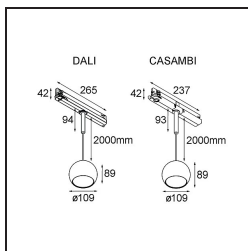

Specifications

Material	13501732
Light Source Type	LED
LED Type	CREE 1507
LED technology	LED COB
CRI	Min. 90
Colour Temperature	2700K
Lifetime	L80B20 @50,000 Hours
Lamp Included	Yes
Number of Light Sources	1
CIE flux code	100 100 100 100 88
Binning (SDCM)	2
Light Direction	Down
Input Voltage	230V
Luminaire power (W)	8.5
Electrical Class	II
IP Rating	20
Glow wire rating (°C)	960
Dimming Protocol	Casambi
Indoor/Outdoor	Indoor
Application	Ceiling
Mounting	Suspended
Adjustability	Not Applicable
Distance to Lighted Object (m)	0,1
Primary Colour & Primary Finish	Black, Structure
Smart Lighting	Casambi
Gross weight (g)	1317.0
Luminous flux per lamp (lm)	634
Efficacy (lm/W)	74
Glare rating	14
Remark	<ul style="list-style-type: none"> • This is not a complete product. Discover the required accessories below. • Magnetic reflector not included • This is not a complete product. Magnetic reflector and track 230V system required. • This is not a complete product. Magnetic reflector and track 230V system required.

TM30 & CRI diagram

Light distribution & beam diagram

Diagrams

Optical Accessories

- **10216830** Reflector 82 Super Spot Aluminium Anodised
- **10216930** Reflector 82 Super Spot Champagne Anodised
- **10217030** Reflector 82 Super Spot Gold Anodised
- **10217130** Reflector 82 Medium Aluminium Anodised
- **10217230** Reflector 82 Medium Champagne Anodised
- **10217330** Reflector 82 Medium Gold Anodised
- **10217430** Reflector 82 Flood Aluminium Anodised
- **10217530** Reflector 82 Flood Champagne Anodised
- **10217630** Reflector 82 Flood Gold Anodised