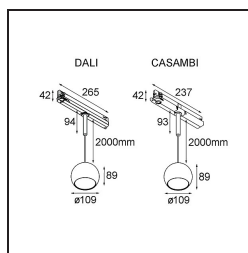

Specifications

Material	13501709
Light Source Type	LED
LED Type	CREE 1507
LED technology	LED COB
CRI	Min. 90
Colour Temperature	2700K
Lifetime	L80B20 @50,000 Hours
Lamp Included	Yes
Number of Light Sources	1
CIE flux code	100 100 100 100 88
Binning (SDCM)	2
Light Direction	Down
Input Voltage	230V
Luminaire power (W)	8.5
Electrical Class	II
IP Rating	20
Glow wire rating (°C)	960
Dimming Protocol	Casambi
Indoor/Outdoor	Indoor
Application	Ceiling
Mounting	Suspended
Adjustability	Not Applicable
Distance to Lighted Object (m)	0,1
Primary Colour & Primary Finish	White, Structure
Smart Lighting	Casambi
Gross weight (g)	1317.0
Luminous flux per lamp (lm)	634
Efficacy (lm/W)	74
Glare rating	14
Remark	<ul style="list-style-type: none"> • This is not a complete product. Discover the required accessories below. • Magnetic reflector not included • This is not a complete product. Magnetic reflector and track 230V system required. • This is not a complete product. Magnetic reflector and track 230V system required.