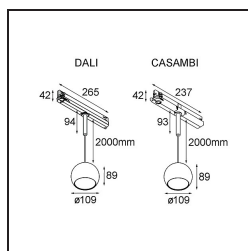

### Specifications

Material	13501632
Light Source Type	LED
LED Type	CREE 1507
LED technology	LED COB
CRI	Min. 90
Colour Temperature	3000K
Lifetime	L80B20 @50,000 Hours
Lamp Included	Yes
Number of Light Sources	1
CIE flux code	100 100 100 100 88
Binning (SDCM)	2
Light Direction	Down
Input Voltage	230V
Luminaire power (W)	8.5
Electrical Class	II
IP Rating	20
Glow wire rating (°C)	960
Dimming Protocol	Casambi
Indoor/Outdoor	Indoor
Application	Ceiling
Mounting	Suspended
Adjustability	Not Applicable
Distance to Lighted Object (m)	0,1
Primary Colour & Primary Finish	Black, Structure
Smart Lighting	Casambi
Gross weight (g)	1317.0
Luminous flux per lamp (lm)	718
Efficacy (lm/W)	84
Glare rating	15
Remark	<ul style="list-style-type: none"> <li>• This is not a complete product. Discover the required accessories below.</li> <li>• Magnetic reflector not included</li> <li>• This is not a complete product. Magnetic reflector and track 230V system required.</li> <li>• This is not a complete product. Magnetic reflector and track 230V system required.</li> </ul>