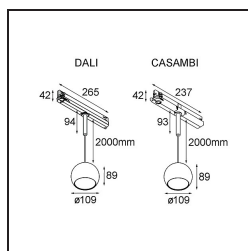

Specifications

Material	13501609
Light Source Type	LED
LED Type	CREE 1507
LED technology	LED COB
CRI	Min. 90
Colour Temperature	3000K
Lifetime	L80B20 @50,000 Hours
Lamp Included	Yes
Number of Light Sources	1
CIE flux code	100 100 100 100 88
Binning (SDCM)	2
Light Direction	Down
Input Voltage	230V
Luminaire power (W)	8.5
Electrical Class	II
IP Rating	20
Glow wire rating (°C)	960
Dimming Protocol	Casambi
Indoor/Outdoor	Indoor
Application	Ceiling
Mounting	Suspended
Adjustability	Not Applicable
Distance to Lighted Object (m)	0,1
Primary Colour & Primary Finish	White, Structure
Smart Lighting	Casambi
Gross weight (g)	1317.0
Luminous flux per lamp (lm)	718
Efficacy (lm/W)	84
Glare rating	15
Remark	<ul style="list-style-type: none"> • This is not a complete product. Discover the required accessories below. • Magnetic reflector not included • This is not a complete product. Magnetic reflector and track 230V system required. • This is not a complete product. Magnetic reflector and track 230V system required.

TM30 & CRI diagram

Light distribution & beam diagram

Diagrams

Optical Accessories

- **10216830** Reflector 82 Super Spot Aluminium Anodised
- **10216930** Reflector 82 Super Spot Champagne Anodised
- **10217030** Reflector 82 Super Spot Gold Anodised
- **10217130** Reflector 82 Medium Aluminium Anodised
- **10217230** Reflector 82 Medium Champagne Anodised
- **10217330** Reflector 82 Medium Gold Anodised
- **10217430** Reflector 82 Flood Aluminium Anodised
- **10217530** Reflector 82 Flood Champagne Anodised
- **10217630** Reflector 82 Flood Gold Anodised