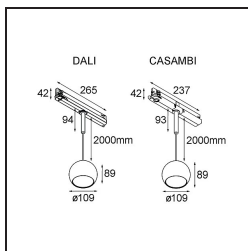

**Specifications**

Material	13501109
Light Source Type	LED
LED Type	CREE 1507
LED technology	LED COB
CRI	Min. 90
Colour Temperature	2700K
Lifetime	L80B20 @50,000 Hours
Lamp Included	Yes
Number of Light Sources	1
CIE flux code	100 100 100 100 88
Binning (SDCM)	2
Light Direction	Down
Input Voltage	230V
Luminaire power (W)	8.5
Electrical Class	II
IP Rating	20
Glow wire rating (°C)	960
Dimming Protocol	DALI
DALI Standard	DALI-2
Indoor/Outdoor	Indoor
Application	Ceiling
Mounting	Suspended
Adjustability	Not Applicable
Distance to Lighted Object (m)	0,1
Primary Colour & Primary Finish	White, Structure
Gross weight (g)	1400.0
Luminous flux per lamp (lm)	634
Efficacy (lm/W)	74
Glare rating	14
Remark	<ul style="list-style-type: none"> <li>• This is not a complete product. Discover the required accessories below.</li> <li>• Magnetic reflector not included</li> <li>• This is not a complete product. Magnetic reflector and track 230V system required.</li> <li>• This is not a complete product. Magnetic reflector and track 230V system required.</li> </ul>

**TM30 & CRI diagram**

**Light distribution & beam diagram**