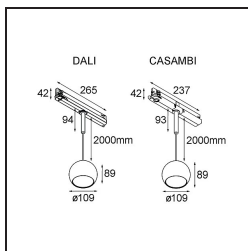

Specifications

Material	13501032
Light Source Type	LED
LED Type	CREE 1507
LED technology	LED COB
CRI	Min. 90
Colour Temperature	3000K
Lifetime	L80B20 @50,000 Hours
Lamp Included	Yes
Number of Light Sources	1
CIE flux code	100 100 100 100 88
Binning (SDCM)	2
Light Direction	Down
Input Voltage	230V
Luminaire power (W)	8.5
Electrical Class	II
IP Rating	20
Glow wire rating (°C)	960
Dimming Protocol	DALI
DALI Standard	DALI-2
Indoor/Outdoor	Indoor
Application	Ceiling
Mounting	Suspended
Adjustability	Not Applicable
Distance to Lighted Object (m)	0,1
Primary Colour & Primary Finish	Black, Structure
Gross weight (g)	1400.0
Luminous flux per lamp (lm)	718
Efficacy (lm/W)	84
Glare rating	15
Remark	<ul style="list-style-type: none"> • This is not a complete product. Discover the required accessories below. • Magnetic reflector not included • This is not a complete product. Magnetic reflector and track 230V system required. • This is not a complete product. Magnetic reflector and track 230V system required.

TM30 & CRI diagram

Light distribution & beam diagram

Diagrams

Optical Accessories

- **10216830** Reflector 82 Super Spot Aluminium Anodised
- **10216930** Reflector 82 Super Spot Champagne Anodised
- **10217030** Reflector 82 Super Spot Gold Anodised
- **10217130** Reflector 82 Medium Aluminium Anodised
- **10217230** Reflector 82 Medium Champagne Anodised
- **10217330** Reflector 82 Medium Gold Anodised
- **10217430** Reflector 82 Flood Aluminium Anodised
- **10217530** Reflector 82 Flood Champagne Anodised
- **10217630** Reflector 82 Flood Gold Anodised