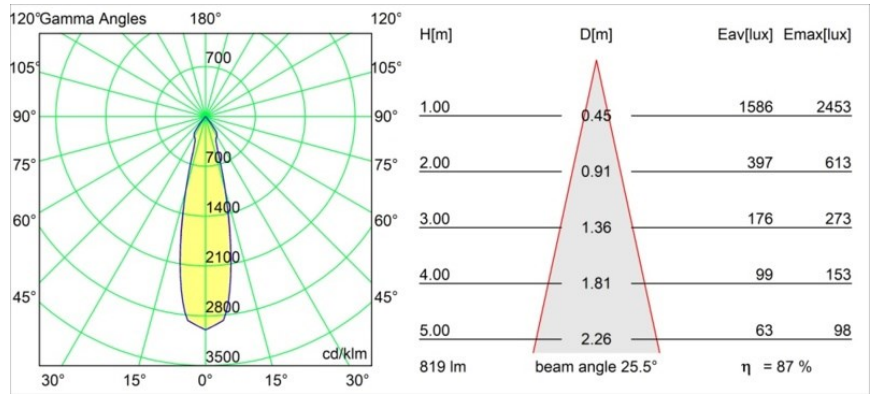

Light distribution & beam diagram