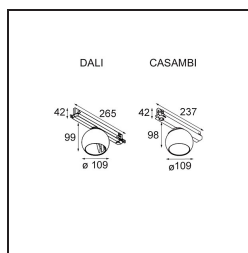

### Specifications

Material	13500632
Light Source Type	LED
LED Type	CREE 1507
LED technology	LED COB
CRI	Min. 90
Colour Temperature	2700K
Lifetime	L80B20 @50,000 Hours
Lamp Included	Yes
Number of Light Sources	1
CIE flux code	100 100 100 100 88
Binning (SDCM)	2
Light Direction	Down
Input Voltage	230V
Luminaire power (W)	8.5
Electrical Class	II
IP Rating	20
Glow wire rating (°C)	960
Dimming Protocol	Casambi
Indoor/Outdoor	Indoor
Application	Ceiling, Wall
Adjustability	H 360° V 45°
Distance to Lighted Object (m)	0,1
Primary Colour & Primary Finish	Black, Structure
Smart Lighting	Casambi
Gross weight (g)	1236.0
Luminous flux per lamp (lm)	634
Efficacy (lm/W)	74
Glare rating	14
Remark	<ul style="list-style-type: none"> <li>• 4000K on request</li> <li>• This is not a complete product. Discover the required accessories below.</li> <li>• Magnetic reflector not included</li> <li>• 4000K on request</li> <li>• This is not a complete product. Magnetic reflector and track 230V system required.</li> <li>• This is not a complete product. Magnetic reflector and track 230V system required.</li> </ul>