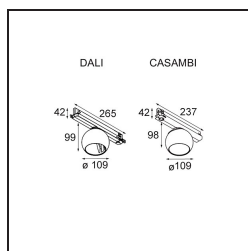

Specifications

Material	13500132
Light Source Type	LED
LED Type	CREE 1507
LED technology	LED COB
CRI	Min. 90
Colour Temperature	3000K
Lifetime	L80B20 @50,000 Hours
Lamp Included	Yes
Number of Light Sources	1
CIE flux code	100 100 100 100 88
Binning (SDCM)	2
Light Direction	Down
Input Voltage	230V
Luminaire power (W)	8.5
Electrical Class	II
IP Rating	20
Glow wire rating (°C)	960
Dimming Protocol	DALI
DALI Standard	DALI-2
Indoor/Outdoor	Indoor
Application	Ceiling, Wall
Adjustability	H 360° V 45°
Distance to Lighted Object (m)	0,1
Primary Colour & Primary Finish	Black, Structure
Gross weight (g)	1273.0
Luminous flux per lamp (lm)	718
Efficacy (lm/W)	84
Glare rating	15
Remark	<ul style="list-style-type: none"> • 4000K on request • This is not a complete product. Discover the required accessories below. • Magnetic reflector not included • 4000K on request • This is not a complete product. Magnetic reflector and track 230V system required. • This is not a complete product. Magnetic reflector and track 230V system required.