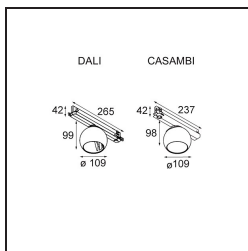

Specifications

| | |
|---------------------------------|---|
| Material | 13500109 |
| Light Source Type | LED |
| LED Type | CREE 1507 |
| LED technology | LED COB |
| CRI | Min. 90 |
| Colour Temperature | 3000K |
| Lifetime | L80B20 @50,000 Hours |
| Lamp Included | Yes |
| Number of Light Sources | 1 |
| CIE flux code | 100 100 100 100 88 |
| Binning (SDCM) | 2 |
| Light Direction | Down |
| Input Voltage | 230V |
| Luminaire power (W) | 8.5 |
| Electrical Class | II |
| IP Rating | 20 |
| Glow wire rating (°C) | 960 |
| Dimming Protocol | DALI |
| DALI Standard | DALI-2 |
| Indoor/Outdoor | Indoor |
| Application | Ceiling, Wall |
| Adjustability | H 360° V 45° |
| Distance to Lighted Object (m) | 0,1 |
| Primary Colour & Primary Finish | White, Structure |
| Gross weight (g) | 1273.0 |
| Luminous flux per lamp (lm) | 718 |
| Efficacy (lm/W) | 84 |
| Glare rating | 15 |
| Remark | <ul style="list-style-type: none"> • 4000K on request • This is not a complete product. Discover the required accessories below. • Magnetic reflector not included • 4000K on request • This is not a complete product. Magnetic reflector and track 230V system required. • This is not a complete product. Magnetic reflector and track 230V system required. |

TM30 & CRI diagram

Light distribution & beam diagram

Optical Accessories

- **10216830** Reflector 82 Super Spot Aluminium Anodised
- **10216930** Reflector 82 Super Spot Champagne Anodised
- **10217030** Reflector 82 Super Spot Gold Anodised
- **10217130** Reflector 82 Medium Aluminium Anodised
- **10217230** Reflector 82 Medium Champagne Anodised
- **10217330** Reflector 82 Medium Gold Anodised
- **10217430** Reflector 82 Flood Aluminium Anodised
- **10217530** Reflector 82 Flood Champagne Anodised
- **10217630** Reflector 82 Flood Gold Anodised