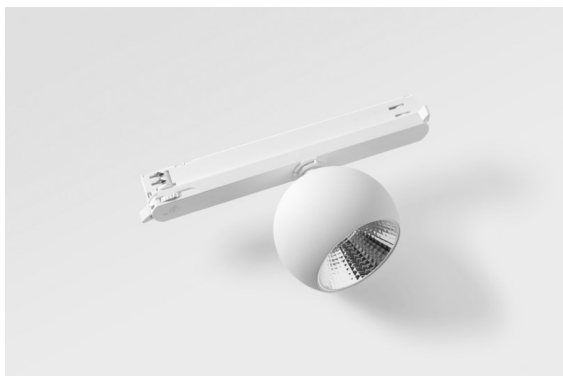

| |
|----------|
| Date |
| Customer |
| Project |
| Type |

Marbul Track 230V Adjustable 109 1x LED 3000K DALI DI White Structure

Marbul is a timeless, spherical accent luminaire. Its pure geometrical shape makes it easily fit in every interior. Why designers love it so? The attention to detail and the simplicity of the shape present a minimalistic, elegant and versatile design for those looking to experiment with organic lighting.

Specifications

| | |
|---------------------------------|---|
| Material | 13500109 |
| Light Source Type | LED |
| LED Type | CREE 1507 |
| LED technology | LED COB |
| CRI | Min. 90 |
| Colour Temperature | 3000K |
| Lifetime | L80B20 @50,000 Hours |
| Lamp Included | Yes |
| Number of Light Sources | 1 |
| CIE flux code | 100 100 100 100 88 |
| Binning (SDCM) | 2 |
| Light Direction | Down |
| Input Voltage | 230V |
| Luminaire power (W) | 8.5 |
| Electrical Class | II |
| IP Rating | 20 |
| Glow wire rating (°C) | 960 |
| Dimming Protocol | DALI |
| DALI Standard | DALI-2 |
| Indoor/Outdoor | Indoor |
| Application | Ceiling, Wall |
| Adjustability | H 360° V 45° |
| Distance to Lighted Object (m) | 0,1 |
| Primary Colour & Primary Finish | White, Structure |
| Gross weight (g) | 1273.0 |
| Luminous flux per lamp (lm) | 718 |
| Efficacy (lm/W) | 84 |
| Glare rating | 15 |
| Remark | <ul style="list-style-type: none"> • 4000K on request • This is not a complete product. Discover the required accessories below. • Magnetic reflector not included • 4000K on request • This is not a complete product. Magnetic reflector and track 230V system required. • This is not a complete product. Magnetic reflector and track 230V system required. |