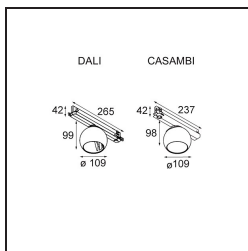

Specifications

Material	13500032
Light Source Type	LED
LED Type	CREE 1507
LED technology	LED COB
CRI	Min. 90
Colour Temperature	2700K
Lifetime	L80B20 @50,000 Hours
Lamp Included	Yes
Number of Light Sources	1
CIE flux code	100 100 100 100 88
Binning (SDCM)	2
Light Direction	Down
Input Voltage	230V
Luminaire power (W)	8.5
Electrical Class	II
IP Rating	20
Glow wire rating (°C)	960
Dimming Protocol	DALI
DALI Standard	DALI-2
Indoor/Outdoor	Indoor
Application	Ceiling, Wall
Adjustability	H 360° V 45°
Distance to Lighted Object (m)	0,1
Primary Colour & Primary Finish	Black, Structure
Gross weight (g)	1273.0
Luminous flux per lamp (lm)	634
Efficacy (lm/W)	74
Glare rating	14
Remark	<ul style="list-style-type: none"> • 4000K on request • This is not a complete product. Discover the required accessories below. • Magnetic reflector not included • 4000K on request • This is not a complete product. Magnetic reflector and track 230V system required. • This is not a complete product. Magnetic reflector and track 230V system required.

TM30 & CRI diagram

Light distribution & beam diagram

Optical Accessories

- **10216830** Reflector 82 Super Spot Aluminium Anodised
- **10216930** Reflector 82 Super Spot Champagne Anodised
- **10217030** Reflector 82 Super Spot Gold Anodised
- **10217130** Reflector 82 Medium Aluminium Anodised
- **10217230** Reflector 82 Medium Champagne Anodised
- **10217330** Reflector 82 Medium Gold Anodised
- **10217430** Reflector 82 Flood Aluminium Anodised
- **10217530** Reflector 82 Flood Champagne Anodised
- **10217630** Reflector 82 Flood Gold Anodised