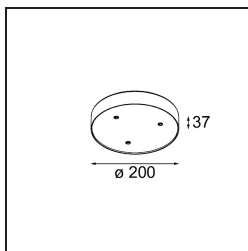

Modupoint Round Surface 200 3x Jack 1800-3000K WD Casambi DI 350mA Black Structure

Specifications

Material	13495132
Colour Temperature	1800-3000K (Warm Dim)
Lamp Included	No
Number of Light Sources	3
Input Voltage	230V
Electrical Class	I
IP Rating	20
Glow wire rating (°C)	960
Dimming Protocol	Casambi
Indoor/Outdoor	Indoor
Application	Ceiling, Wall
Mounting	Surface
Adjustability	Not Applicable
Primary Colour & Primary Finish	Black, Structure
Smart Lighting	Casambi
Gross weight (g)	1028.0
Remark	<ul style="list-style-type: none"> • Light module not included • This is not a complete product. Jack light modules required. • This is not a complete product. Jack light modules required.