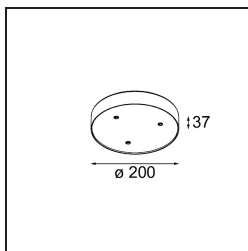

Date
Customer
Project
Type

Modupoint Round Surface 200 3x Jack Casambi DI 500mA Black Structure

Specifications

Material	13495032
Lifetime	L80B20 @50,000 Hours
Lamp Included	No
Number of Light Sources	3
Input Voltage	230V
Electrical Class	I
IP Rating	20
Glow wire rating (°C)	960
Dimming Protocol	Casambi
Indoor/Outdoor	Indoor
Application	Ceiling, Wall
Mounting	Surface
Adjustability	Not Applicable
Primary Colour & Primary Finish	Black, Structure
Smart Lighting	Casambi
Gross weight (g)	1028.0
Remark	<ul style="list-style-type: none"> • Light module not included • This is not a complete product. Jack light modules required. • This is not a complete product. Jack light modules required.