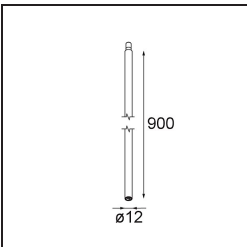

13242632 Stick Modupoint 900 Black Structure
13242609 Stick Modupoint 900 White Structure