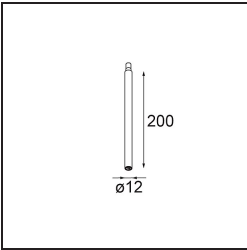

13240109 Stick Modupoint 200 White Structure
13240132 Stick Modupoint 200 Black Structure