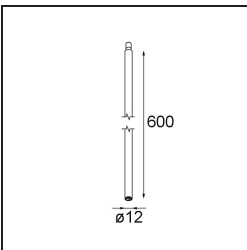

13242509 Stick Modupoint 600 White Structure
13242532 Stick Modupoint 600 Black Structure