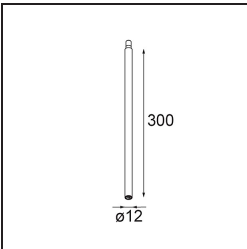

13240209 Stick Modupoint 300 White Structure
13240232 Stick Modupoint 300 Black Structure