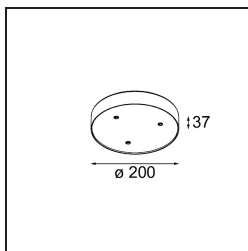

Date
Customer
Project
Type

Modupoint Round Surface 200 3x Jack Casambi DI 500mA White Structure

Specifications

Material	13495009
Lifetime	L80B20 @50,000 Hours
Lamp Included	No
Number of Light Sources	3
Input Voltage	230V
Electrical Class	I
IP Rating	20
Glow wire rating (°C)	960
Dimming Protocol	Casambi
Indoor/Outdoor	Indoor
Application	Ceiling, Wall
Mounting	Surface
Adjustability	Not Applicable
Primary Colour & Primary Finish	White, Structure
Smart Lighting	Casambi
Gross weight (g)	1028.0
Remark	<ul style="list-style-type: none"> • Light module not included • This is not a complete product. Jack light modules required. • This is not a complete product. Jack light modules required.