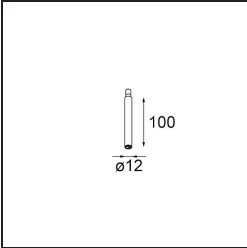

Decorative Accessories

13240009 Stick Modupoint 100 White Structure
13240032 Stick Modupoint 100 Black Structure