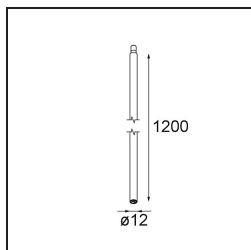

13242732 Stick Modupoint 1200 Black Structure
13242709 Stick Modupoint 1200 White Structure