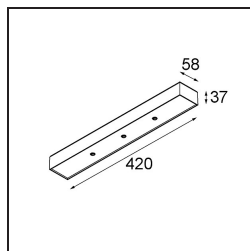

*Modupoint Square Surface 420X58 3x Jack 1800-3000K WD Casambi DI 350mA Black Structure*