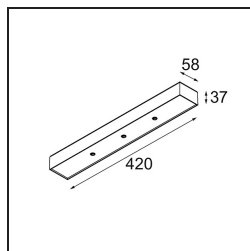

*Modupoint Square Surface 420X58 3x Jack 1800-3000K WD Casambi DI 350mA Black Structure*