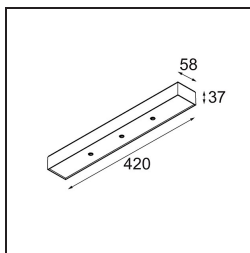

Date
Customer
Project
Type

Modupoint Square Surface 420X58 3x Jack Casambi DI 500mA Black Structure

Specifications

Material	13494032
Lifetime	L80B20 @50,000 Hours
Lamp Included	No
Number of Light Sources	3
Input Voltage	230V
Electrical Class	I
IP Rating	20
Glow wire rating (°C)	960
Dimming Protocol	Casambi
Indoor/Outdoor	Indoor
Application	Ceiling, Wall
Mounting	Surface
Adjustability	Not Applicable
Primary Colour & Primary Finish	Black, Structure
Smart Lighting	Casambi
Gross weight (g)	830.0
Remark	<ul style="list-style-type: none"> • Light module not included • This is not a complete product. Jack light modules required. • This is not a complete product. Jack light modules required.