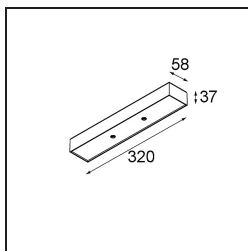

Date
Customer
Project
Type

*Modupoint Square Surface 320X58 2x Jack 1800-3000K WD Casambi DI 350mA Black Structure*

**Specifications**

Material	13493132
Colour Temperature	1800-3000K (Warm Dim)
Lifetime	L80B20 @50,000 Hours
Lamp Included	No
Number of Light Sources	2
Input Voltage	230V
Electrical Class	I
IP Rating	20
Glow wire rating (°C)	960
Dimming Protocol	Casambi
Indoor/Outdoor	Indoor
Application	Ceiling, Wall
Mounting	Surface
Adjustability	Not Applicable
Primary Colour & Primary Finish	Black, Structure
Smart Lighting	Casambi
Gross weight (g)	683.0
Remark	<ul style="list-style-type: none"> <li>• Light module not included</li> <li>• This is not a complete product. Jack light modules required.</li> <li>• This is not a complete product. Jack light modules required.</li> </ul>