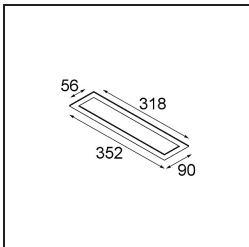

Installation Accessories

13496009 Backplate 352x90 White Structure

Choose a required accessory