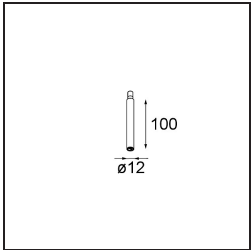

Decorative Accessories

13240009 Stick Modupoint 100 White Structure
13240032 Stick Modupoint 100 Black Structure