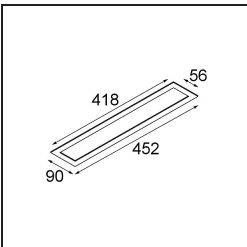

### *Installation Accessories*

**13496109** Backplate 452x90 White Structure

Choose a required accessory