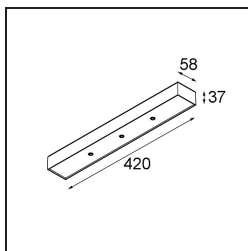

*Modupoint Square Surface 420X58 3x Jack Casambi DI 500mA White Structure*

**Specifications**

Material	13494009
Lifetime	L80B20 @50,000 Hours
Lamp Included	No
Number of Light Sources	3
Input Voltage	230V
Electrical Class	I
IP Rating	20
Glow wire rating (°C)	960
Dimming Protocol	Casambi
Indoor/Outdoor	Indoor
Application	Ceiling, Wall
Mounting	Surface
Adjustability	Not Applicable
Primary Colour & Primary Finish	White, Structure
Smart Lighting	Casambi
Gross weight (g)	830.0
Remark	<ul style="list-style-type: none"> <li>• Light module not included</li> <li>• This is not a complete product. Jack light modules required.</li> <li>• This is not a complete product. Jack light modules required.</li> </ul>