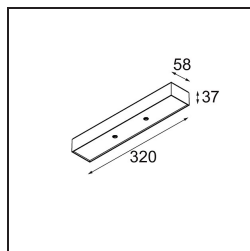

Date
Customer
Project
Type

Modupoint Square Surface 320X58 2x Jack Casambi DI 500mA Black Structure

Specifications

Material	13493032
Lifetime	L80B20 @50,000 Hours
Lamp Included	No
Number of Light Sources	2
Input Voltage	230V
Electrical Class	I
IP Rating	20
Glow wire rating (°C)	960
Dimming Protocol	Casambi
Indoor/Outdoor	Indoor
Application	Ceiling, Wall
Mounting	Surface
Adjustability	Not Applicable
Primary Colour & Primary Finish	Black, Structure
Smart Lighting	Casambi
Gross weight (g)	683.0
Remark	<ul style="list-style-type: none"> • Light module not included • This is not a complete product. Jack light modules required. • This is not a complete product. Jack light modules required.