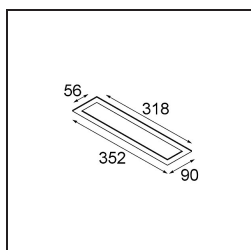

### ***Accessori Installazione***

**13496009** Backplate 352x90 White Structure

Choose a required accessory