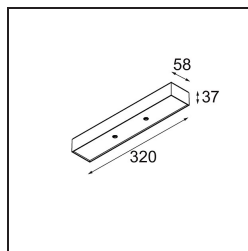

*Modupoint Square Surface 320X58 2x Jack 1800-3000K WD Casambi DI 350mA White Structure*