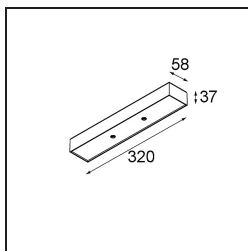

Modupoint Square Surface 320X58 2x Jack 1800-3000K WD Casambi DI 350mA White Structure

Specifications

Material	13493109
Colour Temperature	1800-3000K (Warm Dim)
Lifetime	L80B20 @50,000 Hours
Lamp Included	No
Number of Light Sources	2
Input Voltage	230V
Electrical Class	I
IP Rating	20
Glow wire rating (°C)	960
Dimming Protocol	Casambi
Indoor/Outdoor	Indoor
Application	Ceiling, Wall
Mounting	Surface
Adjustability	Not Applicable
Primary Colour & Primary Finish	White, Structure
Smart Lighting	Casambi
Gross weight (g)	683.0
Remark	<ul style="list-style-type: none"> • Light module not included • This is not a complete product. Jack light modules required. • This is not a complete product. Jack light modules required.