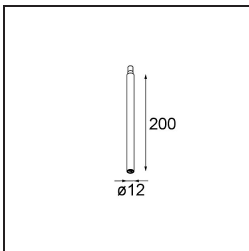

13240109 Stick Modupoint 200 White Structure
13240132 Stick Modupoint 200 Black Structure