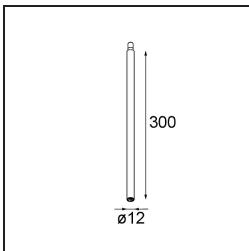

13240209 Stick Modupoint 300 White Structure
13240232 Stick Modupoint 300 Black Structure