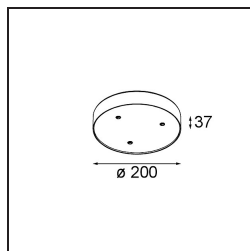

*Modupoint Round Surface 200 3x Jack 1800-3000K WD DALI/Push-Dim DI 350mA Black Structure*

**Specifications**

Material	13492532
Colour Temperature	1800-3000K (Warm Dim)
Lifetime	L80B20 @50,000 Hours
Lamp Included	No
Number of Light Sources	3
Input Voltage	230V
Electrical Class	I
IP Rating	20
Glow wire rating (°C)	960
Dimming Protocol	DALI, Push-Dim
DALI Standard	DALI-2
Indoor/Outdoor	Indoor
Application	Ceiling, Wall
Mounting	Surface
Adjustability	Not Applicable
Primary Colour & Primary Finish	Black, Structure
Gross weight (g)	1043.0
Remark	<ul style="list-style-type: none"> <li>• Light module not included</li> <li>• This is not a complete product. Jack light modules required.</li> <li>• This is not a complete product. Jack light modules required.</li> </ul>