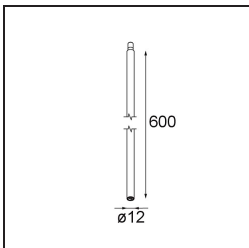

- **13242509** Stick Modupoint 600 White Structure
- **13242532** Stick Modupoint 600 Black Structure