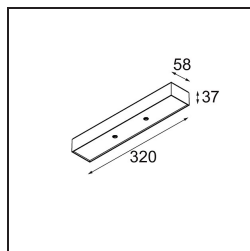

Date
Customer
Project
Type

Modupoint Square Surface 320X58 2x Jack Casambi DI 500mA White Structure

Specifications

Material	13493009
Lifetime	L80B20 @50,000 Hours
Lamp Included	No
Number of Light Sources	2
Input Voltage	230V
Electrical Class	I
IP Rating	20
Glow wire rating (°C)	960
Dimming Protocol	Casambi
Indoor/Outdoor	Indoor
Application	Ceiling, Wall
Mounting	Surface
Adjustability	Not Applicable
Primary Colour & Primary Finish	White, Structure
Smart Lighting	Casambi
Gross weight (g)	683.0
Remark	<ul style="list-style-type: none"> • Light module not included • This is not a complete product. Jack light modules required. • This is not a complete product. Jack light modules required.