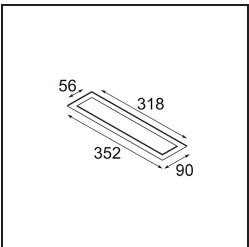

Installation Accessories

13496009 Backplate 352x90 White Structure

Choose a required accessory