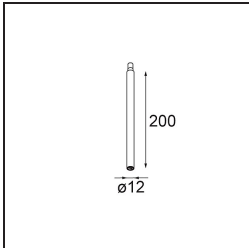

- **13240109** Stick Modupoint 200 White Structure
- **13240132** Stick Modupoint 200 Black Structure