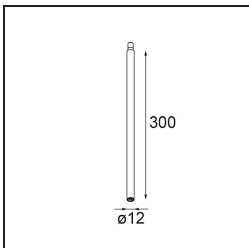

- **13240209** Stick Modupoint 300 White Structure
- **13240232** Stick Modupoint 300 Black Structure