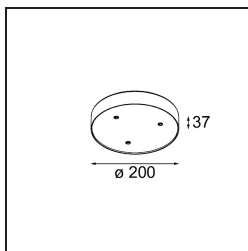

Modupoint Round Surface 200 3x Jack DALI/Push-Dim DI 500mA Black Structure

Specifications

Material	13492432
Lifetime	L80B20 @50,000 Hours
Lamp Included	No
Number of Light Sources	3
Input Voltage	230V
Electrical Class	I
IP Rating	20
Glow wire rating (°C)	960
Dimming Protocol	DALI, Push-Dim
DALI Standard	DALI-2
Indoor/Outdoor	Indoor
Application	Ceiling, Wall
Mounting	Surface
Adjustability	Not Applicable
Primary Colour & Primary Finish	Black, Structure
Gross weight (g)	1043.0
Remark	<ul style="list-style-type: none"> • Light module not included • This is not a complete product. Jack light modules required. • This is not a complete product. Jack light modules required.