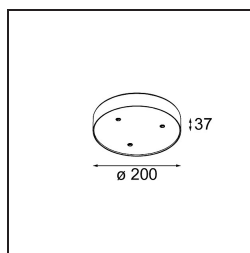

Date
Customer
Project
Type

Modupoint Round Surface 200 3x Jack 1800-3000K WD DALI/Push-Dim DI 350mA White Structure

Specifications

Material	13492509
Colour Temperature	1800-3000K (Warm Dim)
Lifetime	L80B20 @50,000 Hours
Lamp Included	No
Number of Light Sources	3
Input Voltage	230V
Electrical Class	I
IP Rating	20
Glow wire rating (°C)	960
Dimming Protocol	DALI, Push-Dim
DALI Standard	DALI-2
Indoor/Outdoor	Indoor
Application	Ceiling, Wall
Mounting	Surface
Adjustability	Not Applicable
Primary Colour & Primary Finish	White, Structure
Gross weight (g)	1043.0
Remark	<ul style="list-style-type: none"> • Light module not included • This is not a complete product. Jack light modules required. • This is not a complete product. Jack light modules required.