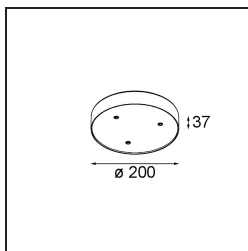

Date
Customer
Project
Type

Modupoint Round Surface 200 3x Jack 1800-3000K WD DALI/Push-Dim DI 350mA White Structure

Specifications

Material	13492509
Colour Temperature	1800-3000K (Warm Dim)
Lifetime	L80B20 @50,000 Hours
Lamp Included	No
Number of Light Sources	3
Input Voltage	230V
Electrical Class	I
IP Rating	20
Glow wire rating (°C)	960
Dimming Protocol	DALI, Push-Dim
DALI Standard	DALI-2
Indoor/Outdoor	Indoor
Application	Ceiling, Wall
Mounting	Surface
Adjustability	Not Applicable
Primary Colour & Primary Finish	White, Structure
Gross weight (g)	1043.0
Remark	<ul style="list-style-type: none"> • Light module not included • This is not a complete product. Jack light modules required. • This is not a complete product. Jack light modules required.