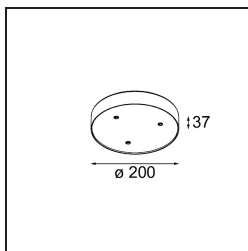

### Specifications

Material	13492409
Lifetime	L80B20 @50,000 Hours
Lamp Included	No
Number of Light Sources	3
Input Voltage	230V
Electrical Class	I
IP Rating	20
Glow wire rating (°C)	960
Dimming Protocol	DALI, Push-Dim
DALI Standard	DALI-2
Indoor/Outdoor	Indoor
Application	Ceiling, Wall
Mounting	Surface
Adjustability	Not Applicable
Primary Colour & Primary Finish	White, Structure
Gross weight (g)	1043.0
Remark	<ul style="list-style-type: none"> <li>• Light module not included</li> <li>• This is not a complete product. Jack light modules required.</li> <li>• This is not a complete product. Jack light modules required.</li> </ul>