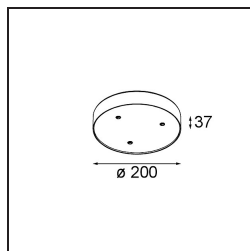

Date
Customer
Project
Type

*Modupoint Round Surface 200 3x Jack 1-10V DI 500mA Black Structure*

**Specifications**

Material	13492232
Lifetime	L80B20 @50,000 Hours
Lamp Included	No
Number of Light Sources	3
Input Voltage	230V
Electrical Class	I
IP Rating	20
Glow wire rating (°C)	960
Dimming Protocol	1-10V
Indoor/Outdoor	Indoor
Application	Ceiling, Wall
Mounting	Surface
Adjustability	Not Applicable
Primary Colour & Primary Finish	Black, Structure
Gross weight (g)	1043.0
Remark	<ul style="list-style-type: none"> <li>• Light module not included</li> <li>• This is not a complete product. Jack light modules required.</li> <li>• This is not a complete product. Jack light modules required.</li> </ul>