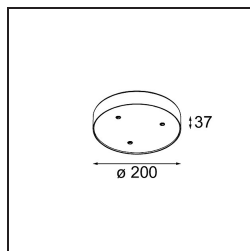

Date
Customer
Project
Type

*Modupoint Round Surface 200 3x Jack 1-10V DI 500mA Black Structure*

**Specifications**

Material	13492232
Lifetime	L80B20 @50,000 Hours
Lamp Included	No
Number of Light Sources	3
Input Voltage	230V
Electrical Class	I
IP Rating	20
Glow wire rating (°C)	960
Dimming Protocol	1-10V
Indoor/Outdoor	Indoor
Application	Ceiling, Wall
Mounting	Surface
Adjustability	Not Applicable
Primary Colour & Primary Finish	Black, Structure
Gross weight (g)	1043.0
Remark	<ul style="list-style-type: none"> <li>• Light module not included</li> <li>• This is not a complete product. Jack light modules required.</li> <li>• This is not a complete product. Jack light modules required.</li> </ul>