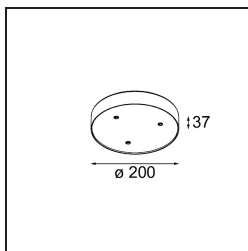

Modupoint Round Surface 200 3x Jack 1800-3000K WD Trailing Edge DI 350mA Black Structure

Specifications

Material	13492132
Colour Temperature	1800-3000K (Warm Dim)
Lifetime	L80B20 @50,000 Hours
Lamp Included	No
Number of Light Sources	3
Input Voltage	230V
Electrical Class	I
IP Rating	20
Glow wire rating (°C)	960
Dimming Protocol	Trailing Edge
Indoor/Outdoor	Indoor
Application	Ceiling, Wall
Mounting	Surface
Adjustability	Not Applicable
Primary Colour & Primary Finish	Black, Structure
Gross weight (g)	1104.0
Remark	<ul style="list-style-type: none"> • Light module not included • This is not a complete product. Jack light modules required. • This is not a complete product. Jack light modules required.