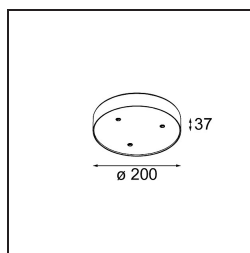

Modupoint Round Surface 200 3x Jack 1-10V DI 500mA White Structure

Specifications

Material	13492209
Lifetime	L80B20 @50,000 Hours
Lamp Included	No
Number of Light Sources	3
Input Voltage	230V
Electrical Class	I
IP Rating	20
Glow wire rating (°C)	960
Dimming Protocol	1-10V
Indoor/Outdoor	Indoor
Application	Ceiling, Wall
Mounting	Surface
Adjustability	Not Applicable
Primary Colour & Primary Finish	White, Structure
Gross weight (g)	1043.0
Remark	<ul style="list-style-type: none"> • Light module not included • This is not a complete product. Jack light modules required. • This is not a complete product. Jack light modules required.