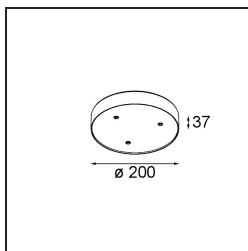

Date
Customer
Project
Type

*Modupoint Round Surface 200 3x Jack 1-10V DI 500mA White Structure*

**Specifications**

Material	13492209
Lifetime	L80B20 @50,000 Hours
Lamp Included	No
Number of Light Sources	3
Input Voltage	230V
Electrical Class	I
IP Rating	20
Glow wire rating (°C)	960
Dimming Protocol	1-10V
Indoor/Outdoor	Indoor
Application	Ceiling, Wall
Mounting	Surface
Adjustability	Not Applicable
Primary Colour & Primary Finish	White, Structure
Gross weight (g)	1043.0
Remark	<ul style="list-style-type: none"> <li>• Light module not included</li> <li>• This is not a complete product. Jack light modules required.</li> <li>• This is not a complete product. Jack light modules required.</li> </ul>