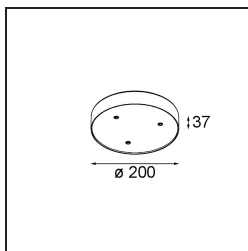

*Modupoint Round Surface 200 3x Jack Trailing Edge DI 500mA Black Structure*

**Specifications**

Material	13492032
Lifetime	L80B20 @50,000 Hours
Lamp Included	No
Number of Light Sources	3
Input Voltage	230V
Electrical Class	I
IP Rating	20
Glow wire rating (°C)	960
Dimming Protocol	Trailing Edge
Indoor/Outdoor	Indoor
Application	Ceiling, Wall
Mounting	Surface
Adjustability	Not Applicable
Primary Colour & Primary Finish	Black, Structure
Gross weight (g)	1104.0
Remark	<ul style="list-style-type: none"> <li>• Light module not included</li> <li>• This is not a complete product. Jack light modules required.</li> <li>• This is not a complete product. Jack light modules required.</li> </ul>