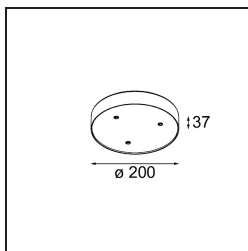

Modupoint Round Surface 200 3x Jack Trailing Edge DI 500mA Black Structure

Specifications

Material	13492032
Lifetime	L80B20 @50,000 Hours
Lamp Included	No
Number of Light Sources	3
Input Voltage	230V
Electrical Class	I
IP Rating	20
Glow wire rating (°C)	960
Dimming Protocol	Trailing Edge
Indoor/Outdoor	Indoor
Application	Ceiling, Wall
Mounting	Surface
Adjustability	Not Applicable
Primary Colour & Primary Finish	Black, Structure
Gross weight (g)	1104.0
Remark	<ul style="list-style-type: none"> • Light module not included • This is not a complete product. Jack light modules required. • This is not a complete product. Jack light modules required.