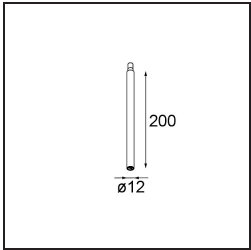

13240009 Stick Modupoint 100 White Structure
13240032 Stick Modupoint 100 Black Structure

13240109 Stick Modupoint 200 White Structure
13240132 Stick Modupoint 200 Black Structure