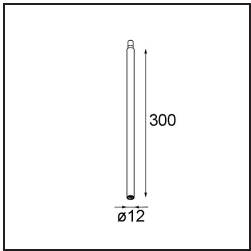

13240109 Stick Modupoint 200 White Structure
13240132 Stick Modupoint 200 Black Structure

13240209 Stick Modupoint 300 White Structure
13240232 Stick Modupoint 300 Black Structure