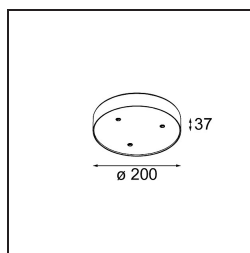

Modupoint Round Surface 200 3x Jack 1800-3000K WD Trailing Edge DI 350mA White Structure

Specifications

Material	13492109
Colour Temperature	1800-3000K (Warm Dim)
Lifetime	L80B20 @50,000 Hours
Lamp Included	No
Number of Light Sources	3
Input Voltage	230V
Electrical Class	I
IP Rating	20
Glow wire rating (°C)	960
Dimming Protocol	Trailing Edge
Indoor/Outdoor	Indoor
Application	Ceiling, Wall
Mounting	Surface
Adjustability	Not Applicable
Primary Colour & Primary Finish	White, Structure
Gross weight (g)	1104.0
Remark	<ul style="list-style-type: none"> • Light module not included • This is not a complete product. Jack light modules required. • This is not a complete product. Jack light modules required.